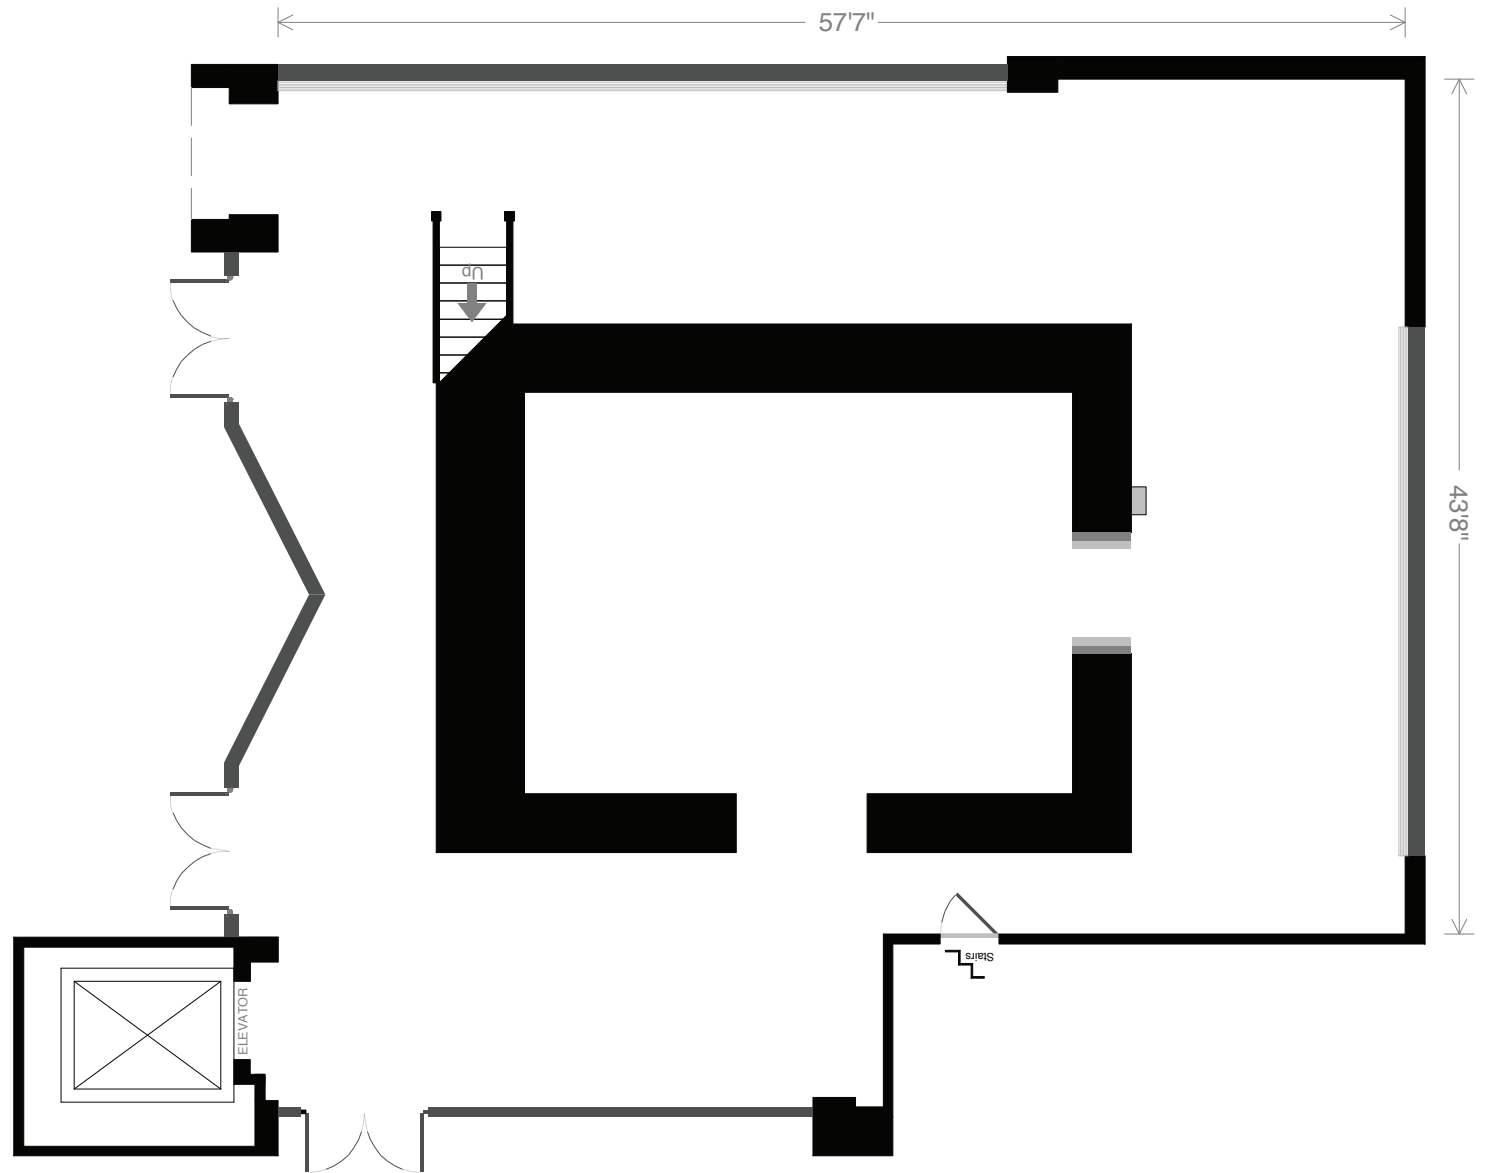

## Mezzanine

Event Space = 1,220 sq. ft.

CROW  
COLLECTION  
*of ASIAN ART*

# Gallery I

Event Space = 1,724 sq. ft.

CROW  
COLLECTION  
*of ASIAN ART*

Gallery II

Event Space = 2,400 sq. ft.

CROW  
COLLECTION  
*of ASIAN ART*

Gallery III

Event Space = 2,600 sq. ft.