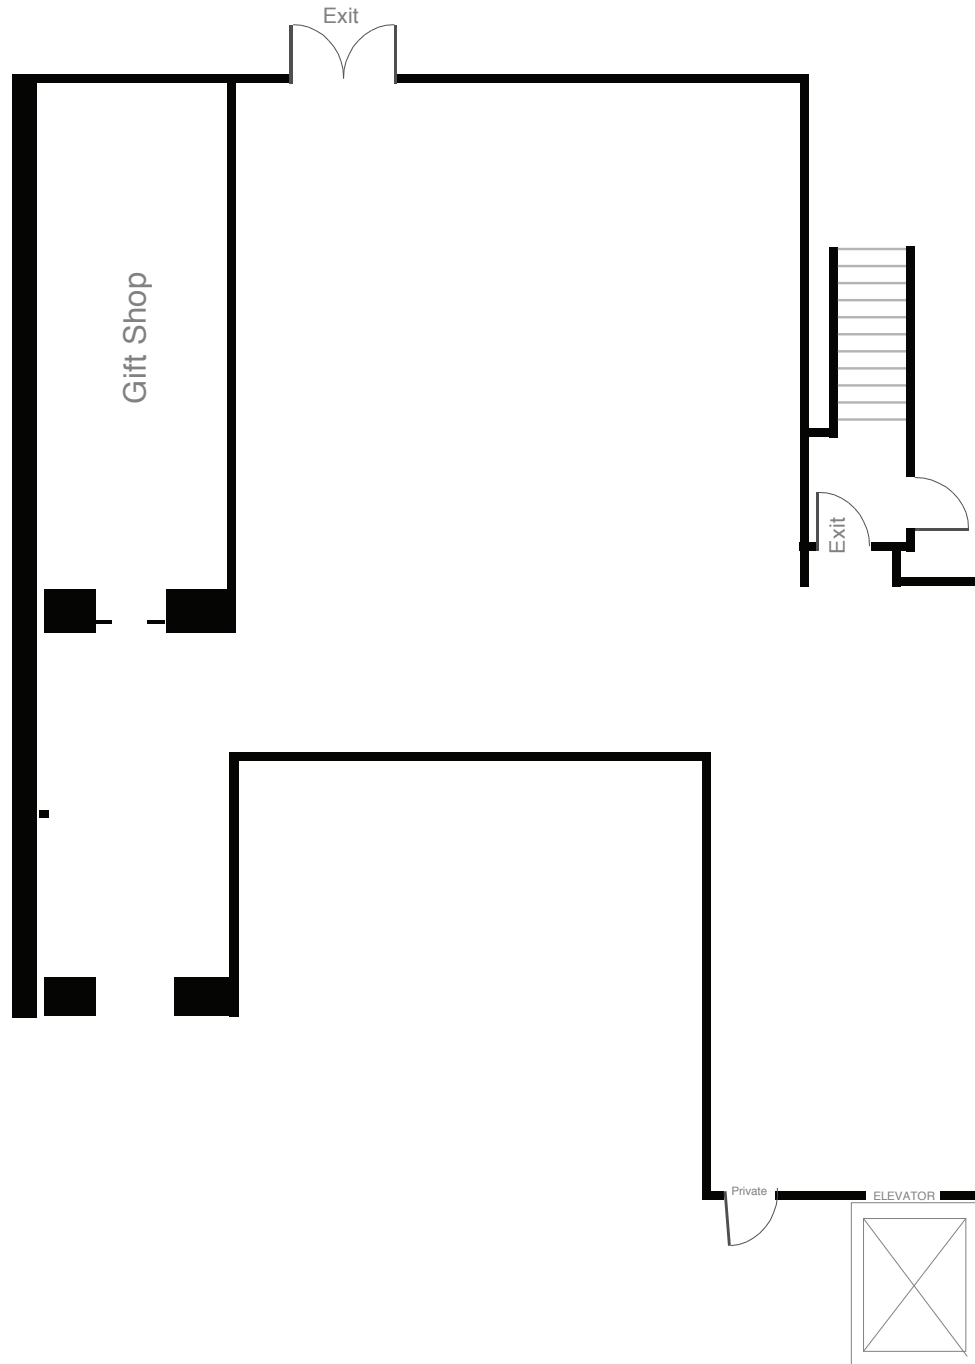

## Mezzanine

Event Space = 1,220 sq. ft.

CROW  
COLLECTION  
*of ASIAN ART*

# Gallery I

Event Space = 1,724 sq. ft.

CROW  
COLLECTION  
*of ASIAN ART*

Gallery II

Event Space = 2,400 sq. ft.

CROW  
COLLECTION  
*of ASIAN ART*

Gallery III

Event Space = 2,600 sq. ft.