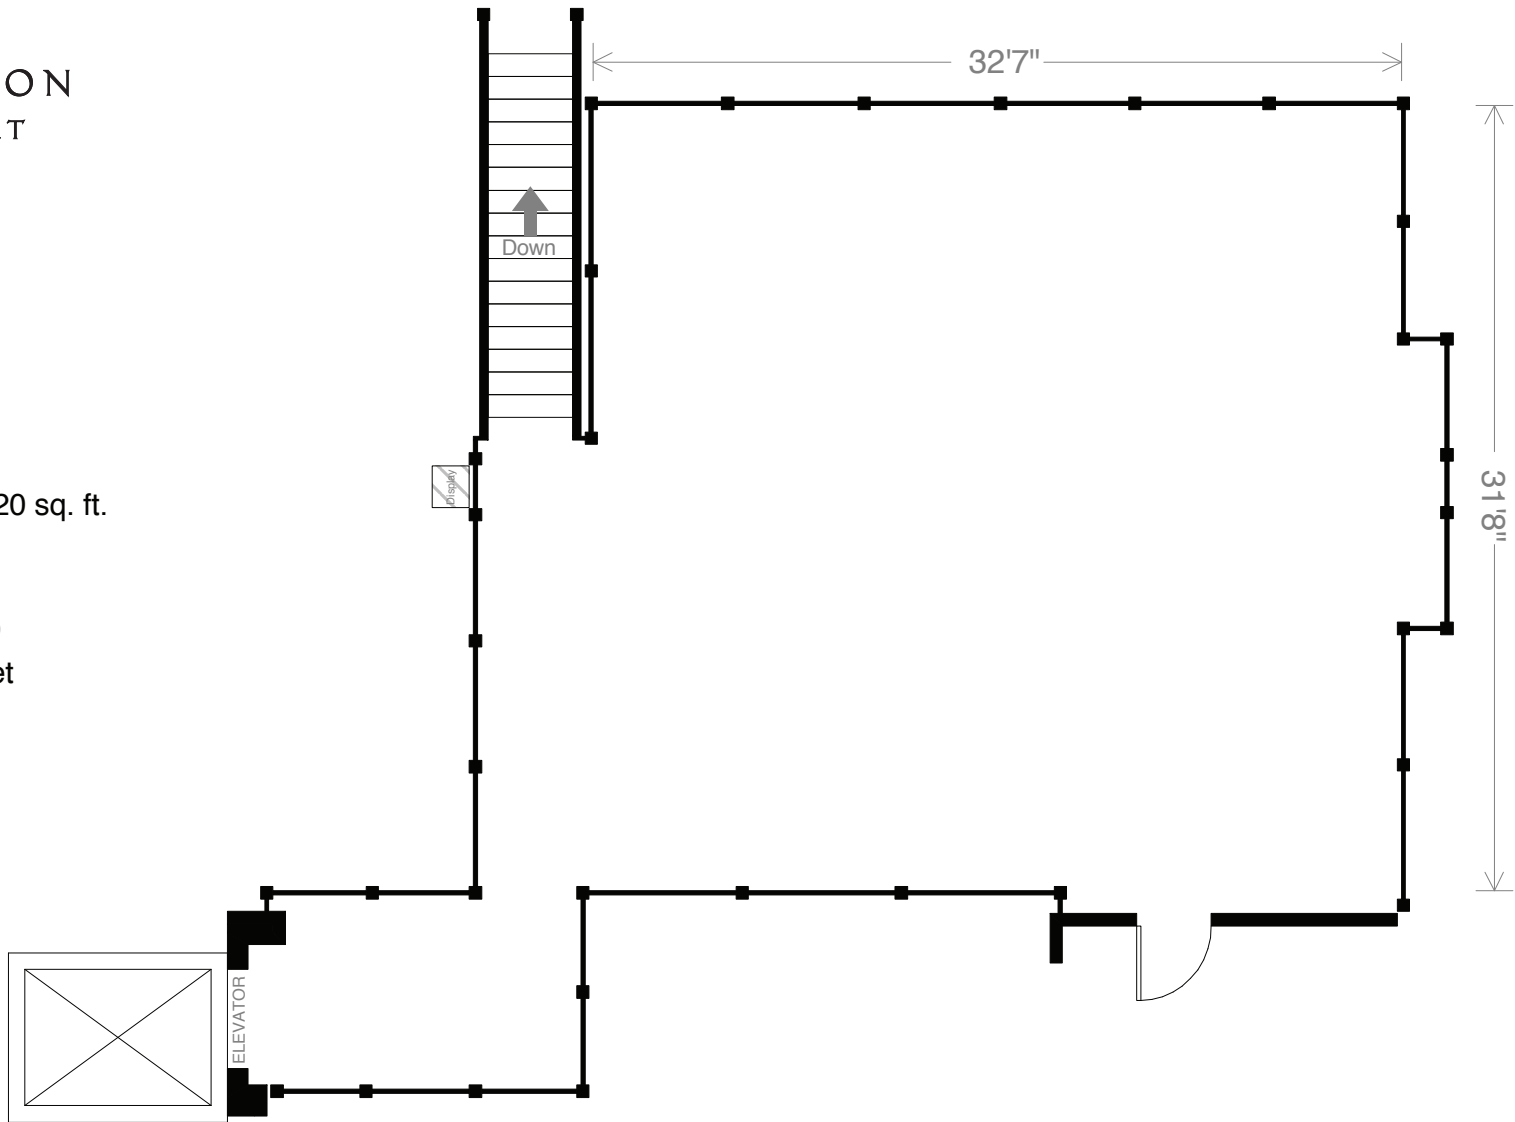

## Mezzanine

Event Space = 1,220 sq. ft.

CROW  
COLLECTION  
*of ASIAN ART*

# Gallery I

Event Space = 1,724 sq. ft.

CROW  
COLLECTION  
*of ASIAN ART*

Gallery II

Event Space = 2,400 sq. ft.

CROW  
COLLECTION  
*of ASIAN ART*

Gallery III

Event Space = 2,600 sq. ft.